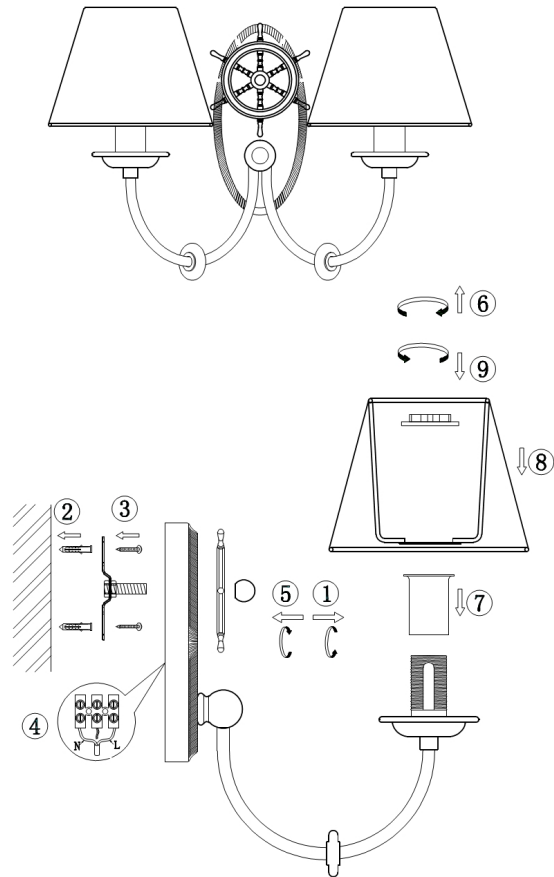

Instruction

Collection: ROYAL CLASSIC

Series: CRUISE

Model: ARM625-02-R

Wall

- Wall

2 x E14 (40W)

MAYTONI
DECORATIVE LIGHTING