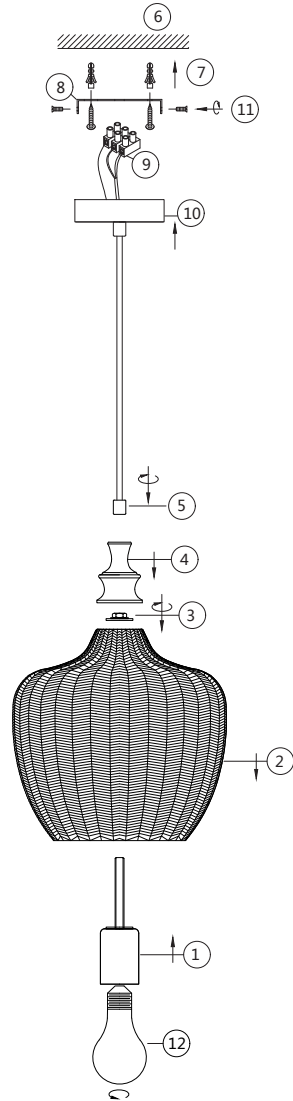

Instruction

P032PL-01BS

1 x E27 (60W)

Model: P032PL-01BS
Collection: Pendant
Series: Festa

Pendant Lamps