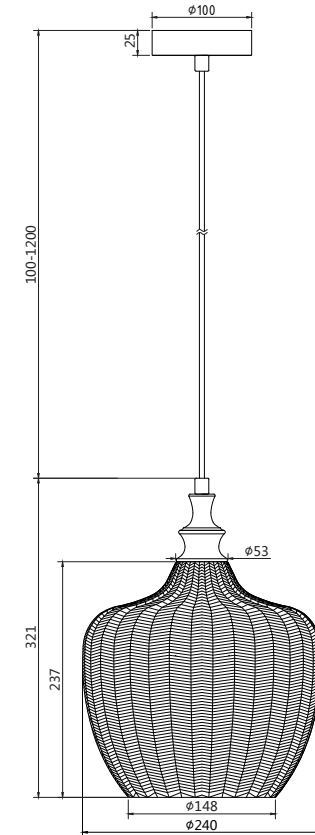

Instruction

P032PL-01BS

1 x E27 (60W)

Model: P032PL-01BS
Collection: Pendant
Series: Festa

Pendant Lamps