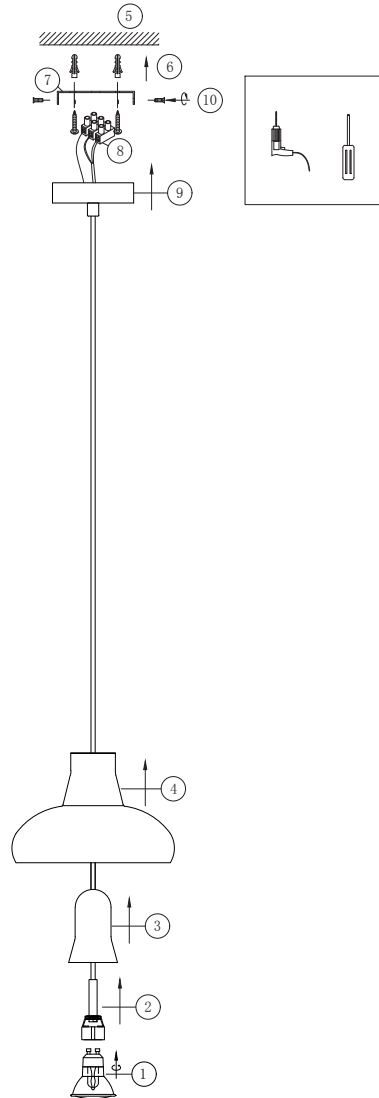

# Instruction

P016PL-01BS

1 x GU10 (50W)

Model: P016PL-01BS  
Collection: Pendant  
Series: Ola

Ceiling Lamps