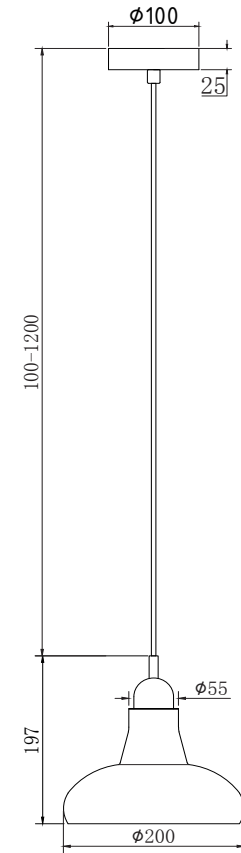

# Instruction

P016PL-01BS

1 x GU10 (50W)

Model: P016PL-01BS  
Collection: Pendant  
Series: Ola

Ceiling Lamps