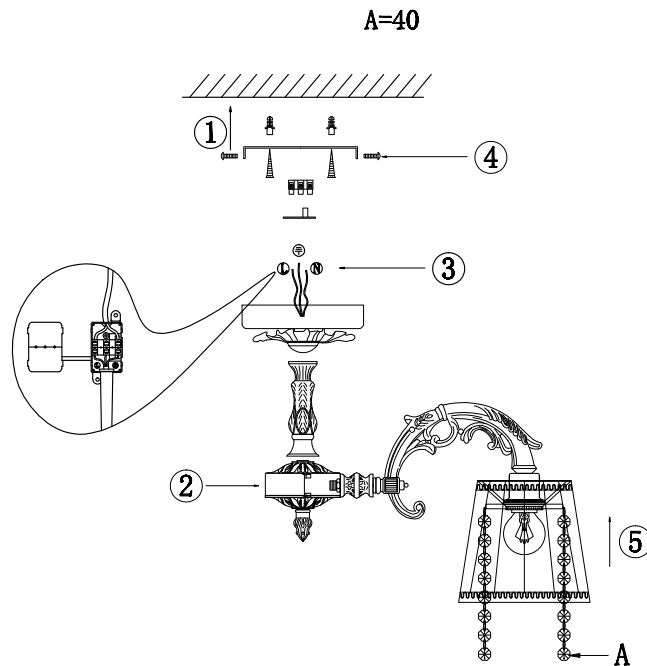

FREYA
TRADITION OF QUALITY

Instruction

FR2220CL-05W

5 x E14 (40W)

Model: FR2220CL-05W

Series: Omela

Ceiling Lamps