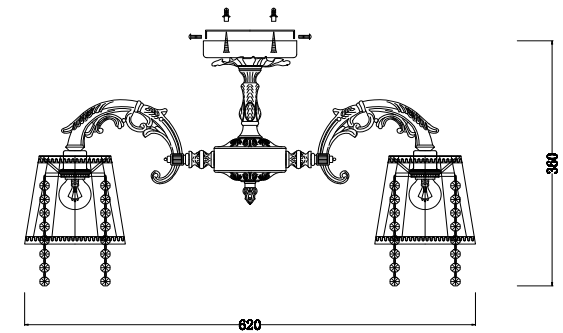

FREYA
TRADITION OF QUALITY

Instruction

FR2220CL-05W

5 x E14 (40W)

Model: FR2220CL-05W

Series: Omela

Ceiling Lamps