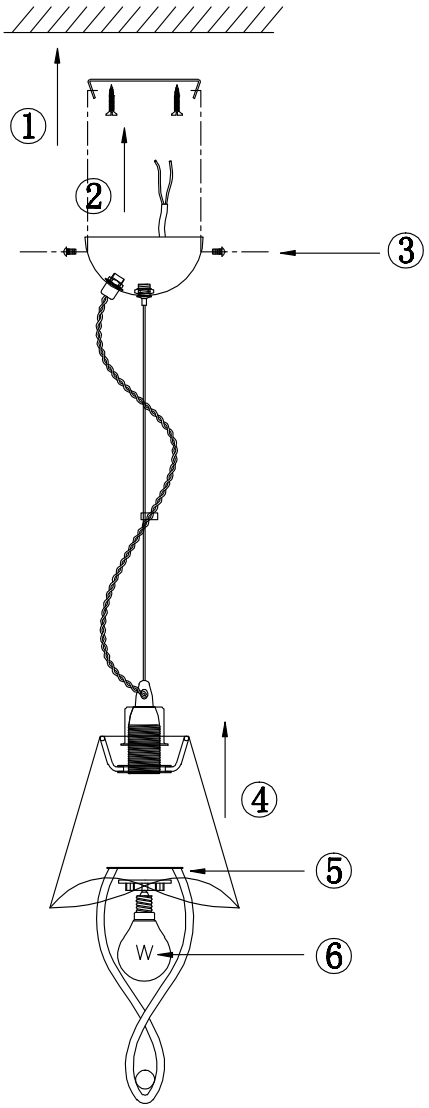

# Instruction

Collection: Modern  
Series: Boscage  
Model: MOD206-01-N  
Ceiling

  
1 x E14 (40w)

**MAYTONI**  
DECORATIVE LIGHTING

[www.maytoni.de](http://www.maytoni.de)