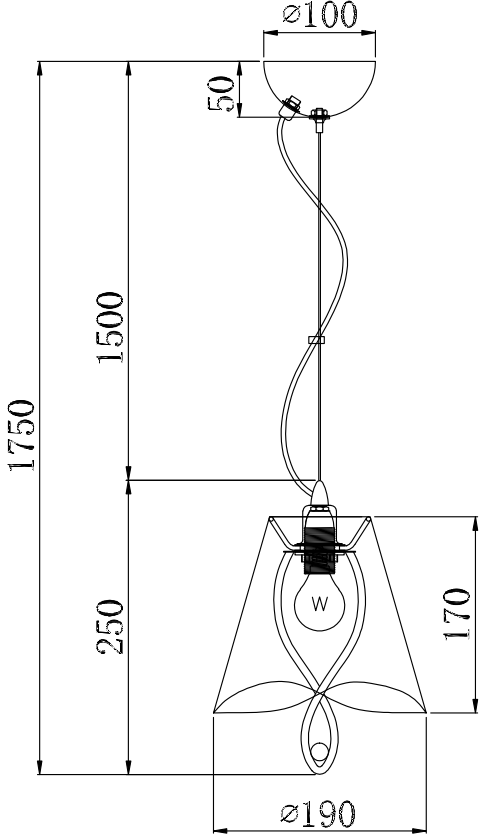

# Instruction

Collection: Modern  
Series: Boscage  
Model: MOD206-01-N  
Ceiling

  
1 x E14 (40w)

**MAYTONI**  
DECORATIVE LIGHTING

[www.maytoni.de](http://www.maytoni.de)