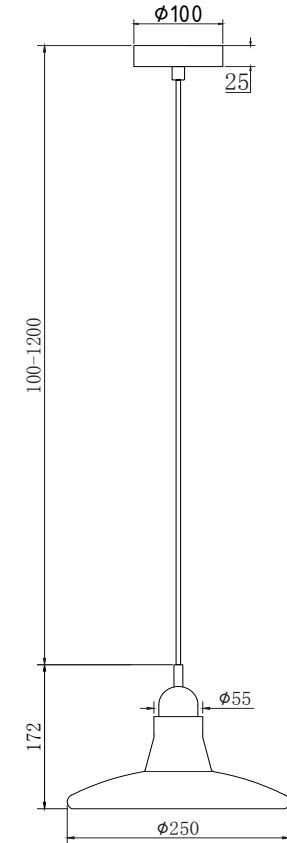

# Instruction

P017PL-01BS

1 x GU10 (50W)

Model: P017PL-01BS  
Collection: Pendant  
Series: Ola

Ceiling Lamps