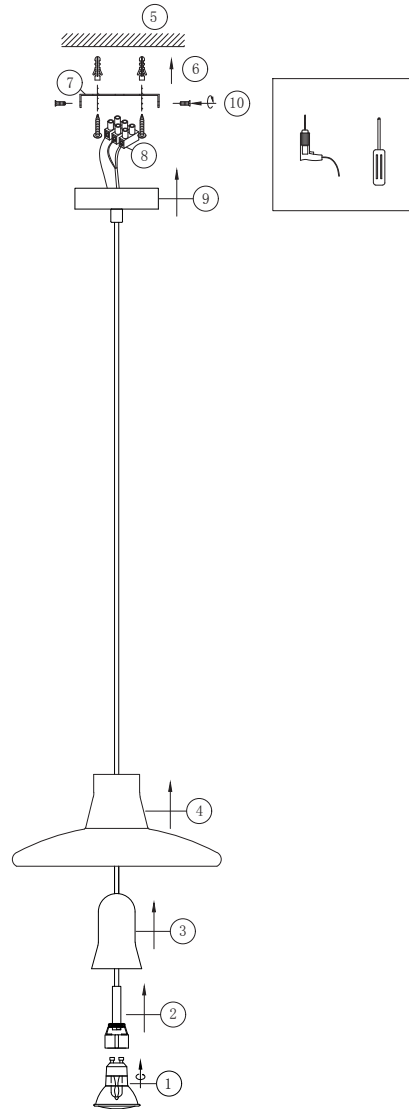

# Instruction

P017PL-01BS

1 x GU10 (50W)

Model: P017PL-01BS  
Collection: Pendant  
Series: Ola

Ceiling Lamps